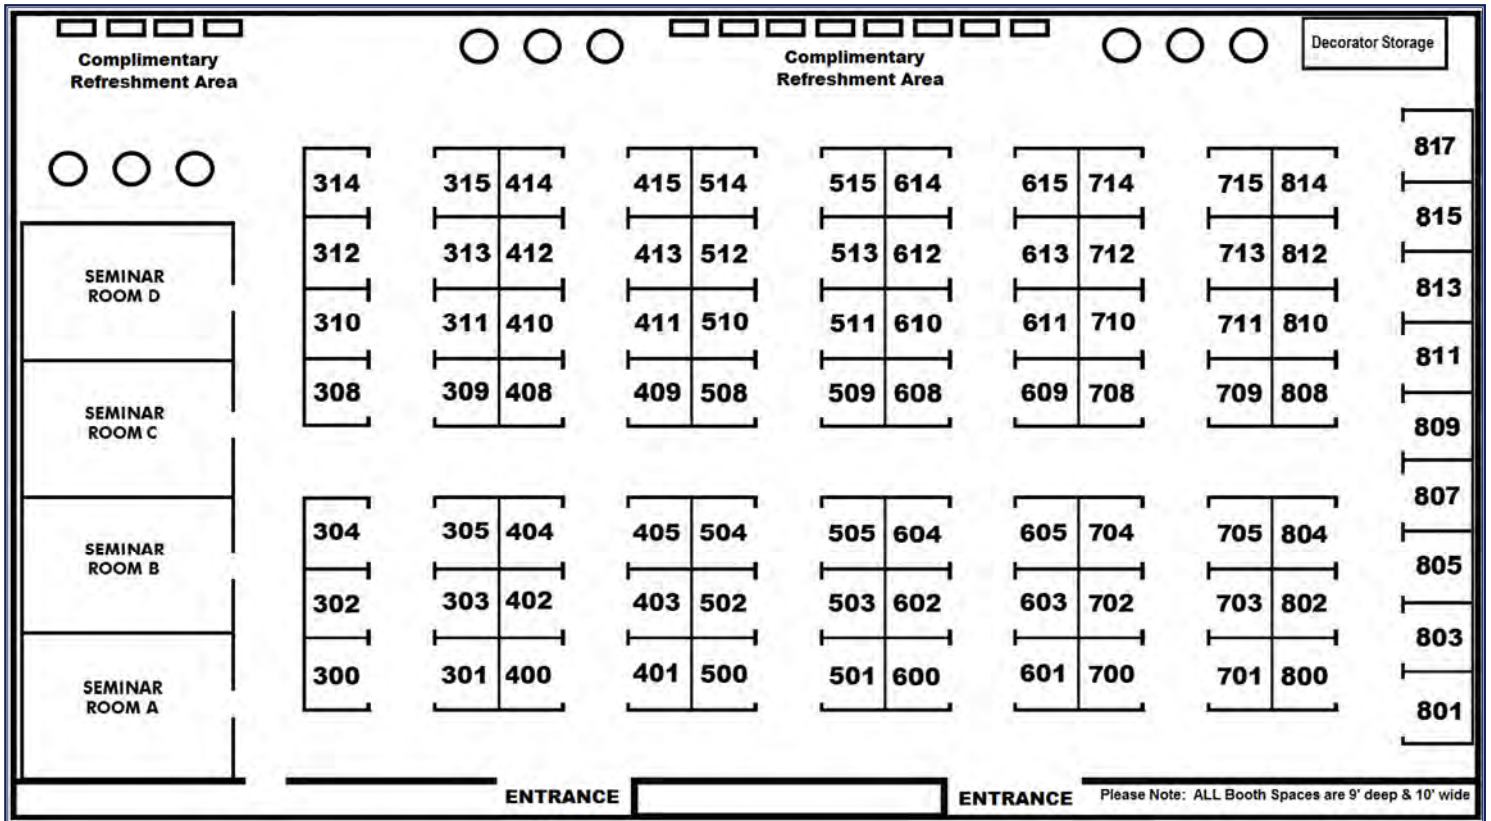

## 2021 Booth Prices

Includes Booth & Furniture Packages  
(Based on 9' X 10' Booth Space)

One Booth..... \$ 1,775  
Two Booths..... \$ 3,075  
Each Additional..... \$ 1,300 ea.

- ▶ Corner Booths add \$175 ea.
- ▶ Exhibitor List Web-Link add \$150
- ▶ Bold Text Program Listing add \$150
- ▶ Logo in Program Listing add \$150

## Booth Package

- An 8' high draped backdrop and 3' high side rails
- A 7" X 44" I.D. Sign
- A FREE listing in the show program, an informational directory distributed to all attendees
- An UNLIMITED Supply of Complimentary Invitations for your customers and prospects
- A LIST OF ATTENDEES that include name, title, company, address & phone number

## Furniture Package

and Other Show Services

- One 6' draped table, two chairs and one waste basket are INCLUDED with each 9'x10' booth at 2021 CB-FM; any extra items and/or substitutions will be additional.
- Please consult our On-Line Exhibitor Services Manual for additional furnishings, services and rates. ([www.MaintenanceShows.com](http://www.MaintenanceShows.com))