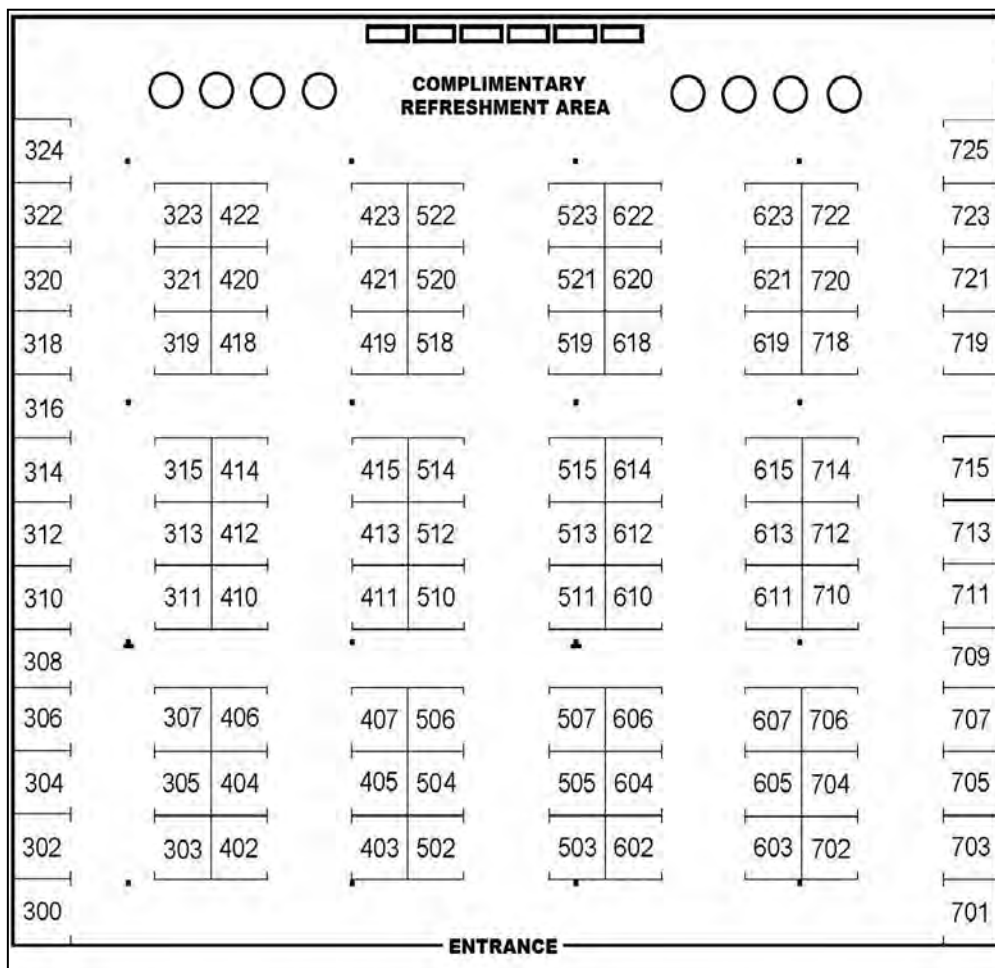

- One Booth..... \$ 1,775
- Two Booths..... \$ 2,675
- Three Booths..... \$ 3,475
- Four Booths..... \$ 4,275

- ▶ Each additional booth add \$800
- ▶ Corner Booths add \$150
- ▶ Exhibitor List Web-Link add \$150
- ▶ Bold Program Listing add \$150
- ▶ Company Logo in Program add \$150

Booth Package

- An 8' high draped backdrop and 3' high side rails
- A 7" X 44" I.D. Sign
- A FREE listing in the show program, an informational directory distributed to all attendees
- An UNLIMITED Supply of Complimentary Invitation for your customers & prospects
- A LIST OF ATTENDEES that include name, title, company, address and phone number. Now including Email Address and Fax Numbers for Attendees that OPT-IN to share info

Furniture Package

and Other Show Services

- One 6' draped table, two chairs and one waste basket are INCLUDED WITH EACH 10'x10' BOOTH SPACE at 2022 CB-FM; any extra items and/or substitutions will be additional.
- Please consult our On-Line Exhibitor Services Information for additional furnishings, services and rates. (www.MaintenanceShows.com)